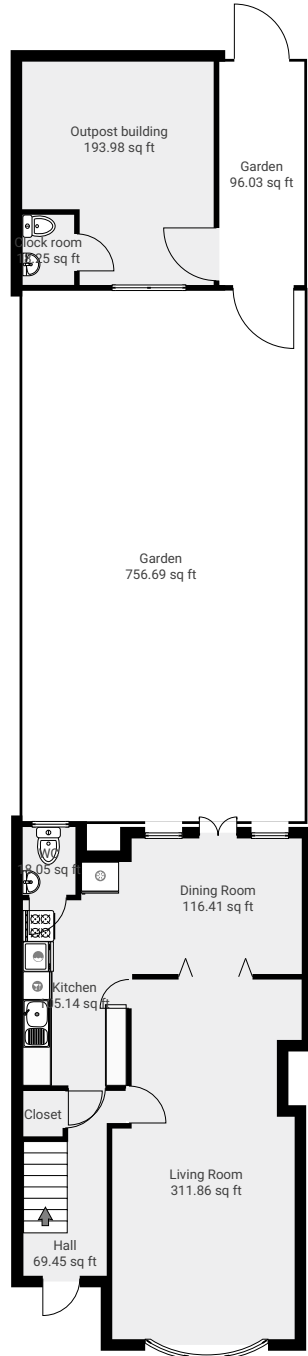

**Project 5**

**CREATED ON**  
2023-07-04

**LOCATION**  
Cavendish garden 79  
IG11 9DU

**DETAILS**  
Total area: 2457.20 sq ft  
Living area: 1604.75 sq ft  
Floors: 3  
Rooms: 18

▼ **Ground Floor**

TOTAL AREA: 1694.07 sq ft • LIVING AREA:  
841.62 sq ft • ROOMS: 8

▼ **1st Floor**

TOTAL AREA: 533.67 sq ft • LIVING AREA: 533.67 sq ft • ROOMS: 6

**Project 5**

CREATED ON  
2023-07-04

LOCATION  
Cavendish garden 79  
IG11 9DU

DETAILS  
Total area: 2457.20 sq ft  
Living area: 1604.75 sq ft  
Floors: 3  
Rooms: 18