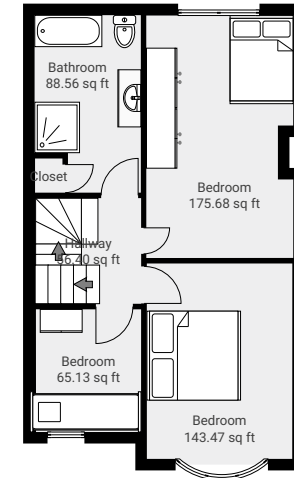

**Project 5**

**CREATED ON**  
2023-07-04

**LOCATION**  
Cavendish garden 79  
IG11 9DU

**DETAILS**  
Total area: 2457.20 sq ft  
Living area: 1604.75 sq ft  
Floors: 3  
Rooms: 18

▼ **Ground Floor**

TOTAL AREA: 1694.07 sq ft • LIVING AREA:  
841.62 sq ft • ROOMS: 8

▼ **1st Floor**

TOTAL AREA: 533.67 sq ft • LIVING AREA: 533.67 sq ft • ROOMS: 6

**Project 5**

CREATED ON  
2023-07-04

LOCATION  
Cavendish garden 79  
IG11 9DU

DETAILS  
Total area: 2457.20 sq ft  
Living area: 1604.75 sq ft  
Floors: 3  
Rooms: 18